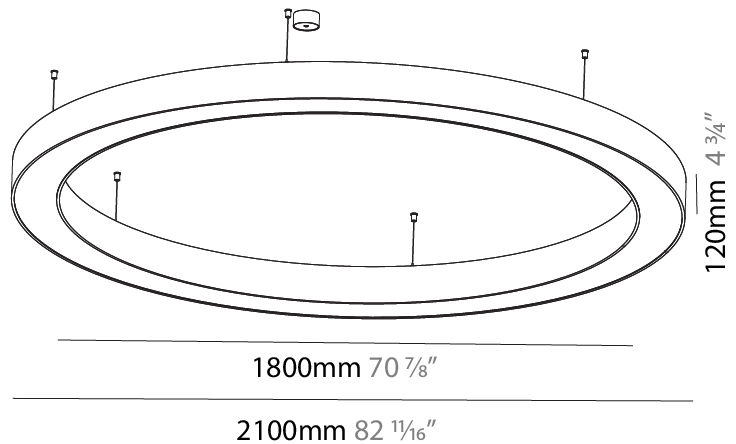

GENERAL

Series: Glorious
Subseries: Glorious 150
Partner: Prolicht
Division: Architectural
Installation: Suspension
Product Type: Pendant
Mounting Location: Ceiling
Light Distribution: Direct / Indirect

PHYSICAL

Shape: Round
Diameter (mm): 2100
Diameter (in): 82 11/16
Height (mm): 120
Height (in): 4 3/4
Max. Overall Height (mm): 2120
Max. Overall Height (in): 83 7/16
Weight (kg): 26.817
Weight (lbs): 59.12
Diffuser: PMMA - Opal
Fixture Finish: [SSR / BKV / CWI / CRY / HAB / UFT / ITA / RUA / FTG / MYG / LOD / PUS / FRO / FUP / KIA / POP / BLS / SPG / MEY / GOH / CHC / COM / ABZ / JAG / OBR / MOS / ROR](#)
Fixture Material: PMMA / Aluminum

ELECTRICAL

Lamp Type: LED (Zhaga Standard)
Input Wattage (W): 161.5
Total Output Wattage (W): 132 / 105.6 (3500K)
[Dimming: 0-10V Dimming / Phase Dimming (120Vac Only)](#)
Driver Included: Yes
Driver Location: Integrated
Driver Type: Constant Current - 120 / 277Vac
Driver Class: Class 2
Input Voltage (V): 120 - 277
Constant Current (MA): 350 / 700/600 (3500K)

LED

[Color Temperature (°K): 2700 / 3000 / 3500 / 4000](#)
Max. Delivered Lumen (lm): Max 15697 (9168 Dir / 6529 Ind)
Nominal Lumen (lm): Max 22165
CRI: >90 CRI
Efficiency (%): 70
Lamp Life (hrs): 50000

OPTICAL

RATINGS AND CERTIFICATIONS

Certified By: Certified for North American Standards
IP rating: IP20

PROJECT
TYPE
SPECIFIER
QUANTITY
DATE