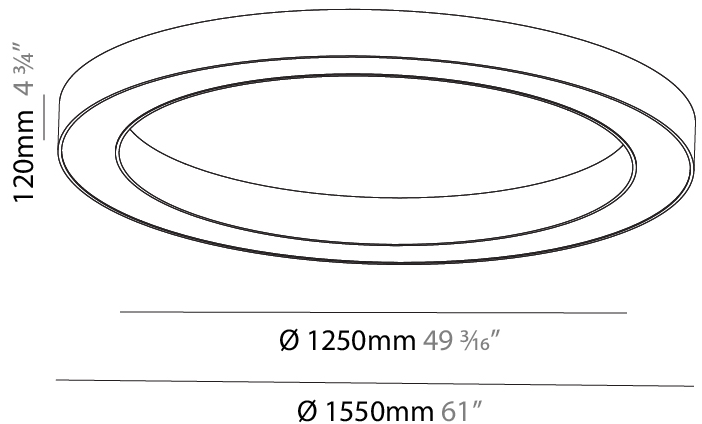

1. To build a product code in our configurator select the specify button on the base model # product page
2. To build a manual product code on this datasheet choose from the options listed below in blue font and add the suffix to the base model #

GENERAL

Series: Glorious
Subseries: Glorious 150
Partner: Prolicht
Division: Architectural
Installation: Surface
Product Type: Ceiling Surface
Mounting Location: Ceiling
Light Distribution: Direct

PHYSICAL

Shape: Round
Diameter (mm): 1550
Diameter (in): 61
Height (mm): 120
Height (in): 4 3/4
Weight (kg): 15.706
Weight (lbs): 34.55
Diffuser: [PMMA - Opal / Microprism](#)
Fixture Finish: [SSR / BKV / CWI / CRY / HAB / UFT / ITA / RUA / FTG / MYG / LOD / PUS / FRO / FUP / KIA / POP / BLS / SPG / MEY / GOH / CHC / COM / ABZ / JAG / OBR / MOS / ROR](#)
Fixture Material: PMMA / Aluminum

ELECTRICAL

Lamp Type: LED (Zhaga Standard)
Input Wattage (W): 73.4
Total Output Wattage (W): 60 / 48 (3500K)
Dimming: [0-10V Dimming / Phase Dimming (120Vac Only)](#)
Driver Included: Yes
Driver Location: Integrated
Driver Type: Constant Current - 120 / 277Vac
Driver Class: Class 2
Input Voltage (V): 120 - 277
Constant Current (MA): 350 / 700/800 (3500K)

LED

Color Temperature (°K): 2700 / 3000 / 3500 / 4000
Max. Delivered Lumen (lm): Max 6681
Nominal Lumen (lm): Max 10075
CRI: >90 CRI
Efficiency (%): 65
Lamp Life (hrs): 50000

OPTICAL

RATINGS AND CERTIFICATIONS

Certified By: Certified for North American Standards
IP rating: IP20