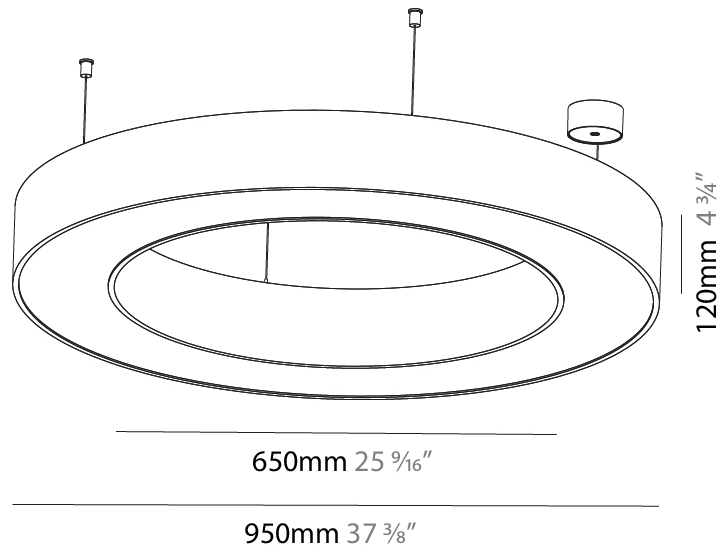

GENERAL

Series: Glorious
Subseries: Glorious 150
Partner: Prolicht
Division: Architectural
Installation: Suspension
Product Type: Pendant
Mounting Location: Ceiling
Light Distribution: Direct

PHYSICAL

Shape: Round
Diameter (mm): 950
Diameter (in): 37 ³/₈
Height (mm): 120
Height (in): 4 ³/₄
Max. Overall Height (mm): 2120
Max. Overall Height (in): 83 ⁷/₁₆
Weight (kg): 9.172
Weight (lbs): 20.22
Diffuser: [PMMA - Opal or Micro-Prism](#)
Fixture Finish: [SSR / BKV / CWI / CRY / HAB / UFT / ITA / RUA / FTG / MYG / LOD / PUS / FRO / FUP / KIA / POP / BLS / SPG / MEY / GOH / CHC / COM / ABZ / JAG / OBR / MOS / ROR](#)
Fixture Material: [PMMA / Aluminum](#)

ELECTRICAL

Lamp Type: LED (Zhaga Standard)
Input Wattage (W): 44.1
Total Output Wattage (W): 36 / 28.8 (3500K)
Dimming: [0-10V Dimming / Phase Dimming (120Vac Only)](#)
Driver Included: Yes
Driver Location: Integrated
Driver Type: Constant Current
Driver Class: Class 2
Input Voltage (V): 120 - 277
Constant Current (MA): 350 / 900 (3500K)

LED

Color Temperature (°K): 2700 / 3000 / 3500 / 4000
Max. Delivered Lumen (lm): Max 4008
Nominal Lumen (lm): Max 6045
CRI: >90 CRI
Efficiency (%): 65
Lamp Life (hrs): 50000

OPTICAL

RATINGS AND CERTIFICATIONS

Certified By: Certified for North American Standards
IP rating: IP20