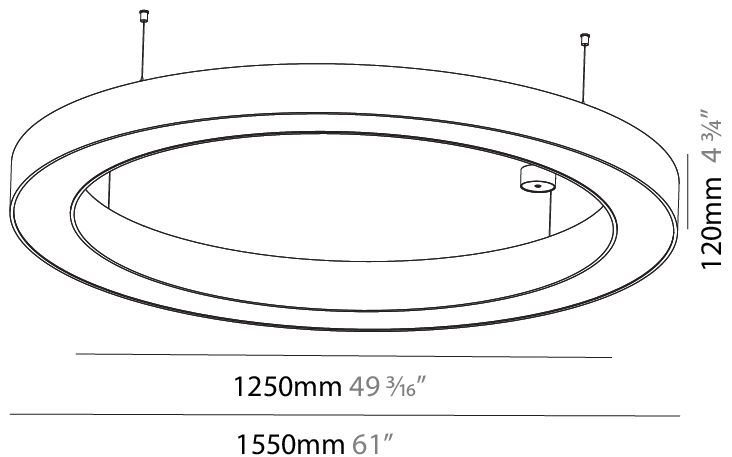

GENERAL

Series: Glorious
Subseries: Glorious 150
Partner: Prolicht
Division: Architectural
Installation: Suspension
Product Type: Pendant
Mounting Location: Ceiling
Light Distribution: Direct / Indirect

PHYSICAL

Shape: Round
Diameter (mm): 1550
Diameter (in): 61
Height (mm): 120
Height (in): 4 ¾
Max. Overall Height (mm): 2120
Max. Overall Height (in): 83 ⅞
Weight (kg): 16.737
Weight (lbs): 36.90
Diffuser: [PMMA - Opal or Micro-Prism](#)
Fixture Finish: [SSR / BKV / CWI / CRY / HAB / UFT / ITA / RUA / FTG / MYG / LOD / PUS / FRO / FUP / KIA / POP / BLS / SPG / MEY / GOH / CHC / COM / ABZ / JAG / OBR / MOS / ROR](#)
Fixture Material: [PMMA / Aluminum](#)

ELECTRICAL

Lamp Type: LED (Zhaga Standard)
Input Wattage (W): 107.7
Total Output Wattage (W): 88 / 70.4 (3500K)
Dimming: [0-10V Dimming / Phase Dimming (120Vac Only)](#)
Driver Included: Yes
Driver Location: Integrated
Driver Type: Constant Current - 120 / 277Vac
Driver Class: Class 2
Input Voltage (V): 120 - 277
Constant Current (MA): 350 / 700/800 (3500K)

LED

Color Temperature (°K): [2700 / 3000 / 3500 / 4000](#)
Max. Delivered Lumen (lm): Max 10489 (6681 Dir / 3808 Ind)
Nominal Lumen (lm): Max 14777
CRI: >90 CRI
Efficiency (%): 68
Lamp Life (hrs): 50000

OPTICAL

RATINGS AND CERTIFICATIONS

Certified By: Certified for North American Standards
IP rating: IP20