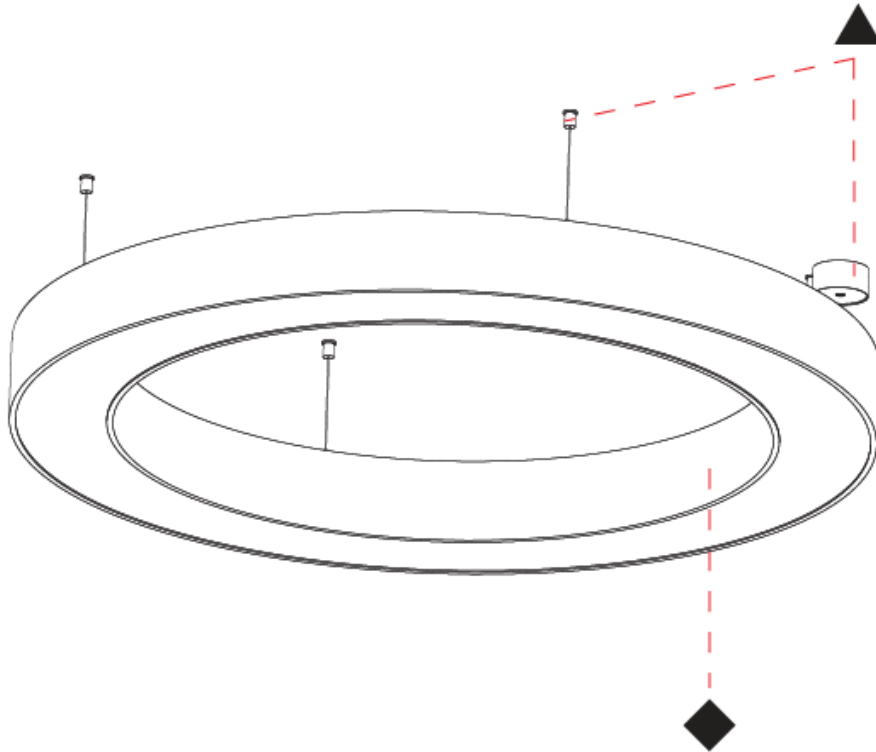

GLORIOUS 150 SUSPENSION

A30309-

PROJECT
TYPE
SPECIFIER
QUANTITY
DATE

A