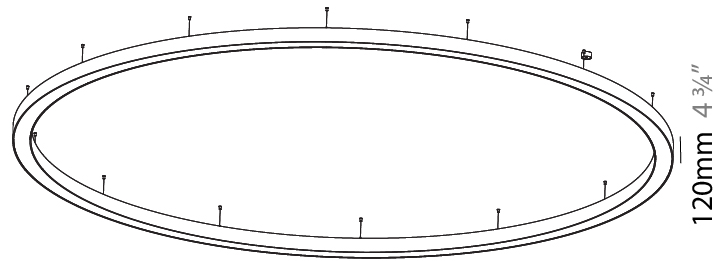

GENERAL

Series: Glorious
Subseries: Glorious 150
Partner: Prolicht
Division: Architectural
Installation: Suspension
Product Type: Pendant
Mounting Location: Ceiling
Light Distribution: Direct / Indirect

PHYSICAL

Shape: Round
Diameter (mm): 5400
Diameter (in): 212 ⁵/₈
Height (mm): 120
Height (in): 4 ³/₄
Max. Overall Height (mm): 2120
Max. Overall Height (in): 83 ⁷/₁₆
Weight (kg): 71.452
Weight (lbs): 157.19
Diffuser: PMMA - Opal
Fixture Finish: [SSR / BKV / CWI / CRY / HAB / UFT / ITA / RUA / FTG / MYG / LOD / PUS / FRO / FUP / KIA / POP / BLS / SPG / MEY / GOH / CHC / COM / ABZ / JAG / OBR / MOS / ROR](#)
Fixture Material: PMMA / Aluminum

ELECTRICAL

Lamp Type: LED (Zhaga Standard)
Input Wattage (W): 411.2
Total Output Wattage (W): 324 / 259.2 (3500K)
[Dimming: 0-10V Dimming / Phase Dimming (120Vac Only)](#)
Driver Included: Yes
Driver Location: Integrated
Driver Type: Constant Current - 120 / 277Vac
Driver Class: Class 2
Input Voltage (V): 120 - 277
Constant Current (MA): 350 / 800/500 (3500K)

LED

[Color Temperature (°K): 2700 / 3000 / 3500 / 4000](#)
Max. Delivered Lumen (lm): Max 39682 (24449 Dir / 15233 Ind)
Nominal Lumen (lm): Max 56420
CRI: >90 CRI
Efficiency (%): 70
Lamp Life (hrs): 50000

OPTICAL

RATINGS AND CERTIFICATIONS

Certified By: Certified for North American Standards
IP rating: IP20