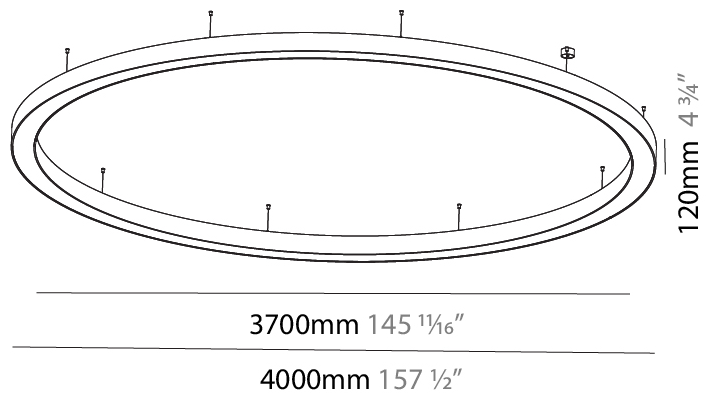

GENERAL

Series: Glorious
Subseries: Glorious 150
Partner: Prolicht
Division: Architectural
Installation: Suspension
Product Type: Pendant
Mounting Location: Ceiling
Light Distribution: Direct

PHYSICAL

Shape: Round
Diameter (mm): 4000
Diameter (in): 157 1/2
Height (mm): 120
Height (in): 4 3/4
Max. Overall Height (mm): 2120
Max. Overall Height (in): 83 7/16
Weight (kg): 50.71
Weight (lbs): 111.98
Diffuser: PMMA - Opal or Micro-Prism
Fixture Finish: SSR / BKV / CWI / CRY / HAB / UFT / ITA / RUA / FTG / MYG / LOD / PUS / FRO / FUP / KIA / POP / BLS / SPG / MEY / GOH / CHC / COM / ABZ / JAG / OBR / MOS / ROR
Fixture Material: PMMA / Aluminum

ELECTRICAL

Lamp Type: LED (Zhaga Standard)
Input Wattage (W): 195.8
Total Output Wattage (W): 160 / 128 (3500K)
Dimming: 0-10V Dimming / Phase Dimming (120Vac Only)
Driver Included: Yes
Driver Location: Integrated
Driver Type: Constant Current
Driver Class: Class 2
Input Voltage (V): 120 - 277
Constant Current (MA): 350 / 1000 (3500K)

LED

Color Temperature (°K): 2700 / 3000 / 3500 / 4000
Max. Delivered Lumen (lm): Max 19148
Nominal Lumen (lm): Max 26867
CRI: >90 CRI
Efficiency (%): 0.65
Lamp Life (hrs): 50000

OPTICAL

RATINGS AND CERTIFICATIONS

Certified By: Certified for North American Standards
IP rating: IP20