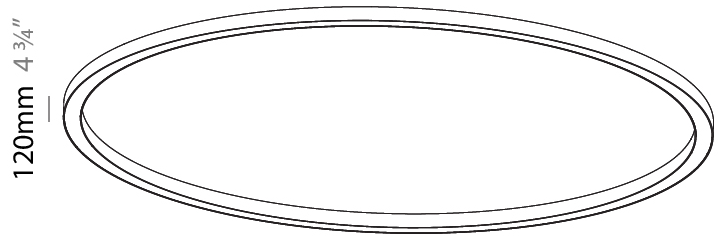

1. To build a product code in our configurator select the specify button on the base model # product page
2. To build a manual product code on this datasheet choose from the options listed below in blue font and add the suffix to the base model #

GENERAL

Series: Glorious
Subseries: Glorious 150
Partner: Prolicht
Division: Architectural
Installation: Surface
Product Type: Ceiling Surface
Mounting Location: Ceiling
Light Distribution: Direct

PHYSICAL

Shape: Round
Diameter (mm): 5400
Diameter (in): 212 ⁵/₈
Height (mm): 120
Height (in): 4 ³/₄
Weight (kg): 68
Weight (lbs): 149.6
Diffuser: PMMA - Opal
Fixture Finish: SSR / BKV / CWI / CRY / HAB / UFT / ITA / RUA / FTG / MYG / LOD / PUS / FRO / FUP / KIA / POP / BLS / SPG / MEY / GOH / CHC / COM / ABZ / JAG / OBR / MOS / ROR
Fixture Material: PMMA / Aluminum

ELECTRICAL

Lamp Type: LED (Zhaga Standard)
Input Wattage (W): 274.1
Total Output Wattage (W): 224 / 179.2 (3500K)
Dimming: 0-10V Dimming / Phase Dimming (120Vac Only)
Driver Included: Yes
Driver Location: Integrated
Driver Type: Constant Current - 120 / 277Vac
Driver Class: Class 2
Input Voltage (V): 120 - 277
Constant Current (MA): 350 / 800 (3500K)

LED

Color Temperature (°K): 2700 / 3000 / 3500 / 4000
Max. Delivered Lumen (lm): Max 26807
Nominal Lumen (lm): Max 37614
CRI: >90 CRI
Efficiency (%): 65
Lamp Life (hrs): 50000

OPTICAL

RATINGS AND CERTIFICATIONS

Certified By: Certified for North American Standards
IP rating: IP20

Ø 5100mm 200 ¹³/₁₆ "

Ø 5400mm 212 ⁵/₈ "