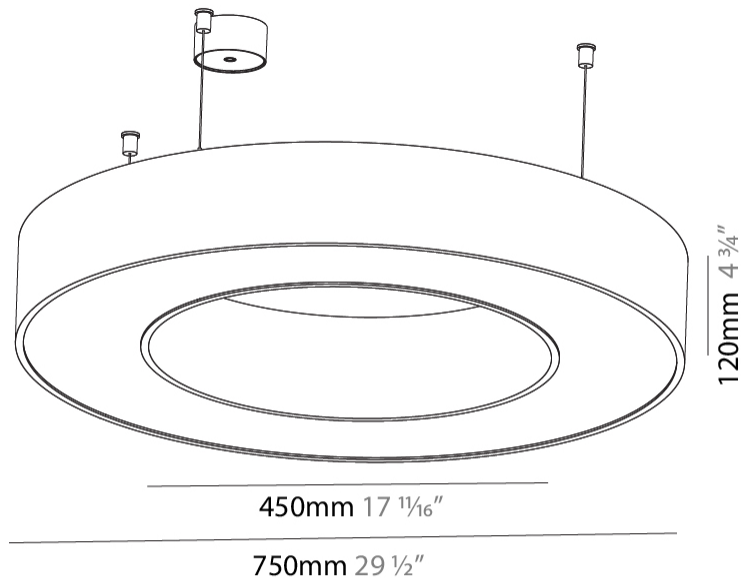

GENERAL

Series: Glorious
Subseries: Glorious 150
Partner: Prolicht
Division: Architectural
Installation: Suspension
Product Type: Pendant
Mounting Location: Ceiling
Light Distribution: Direct

PHYSICAL

Shape: Round
Diameter (mm): 750
Diameter (in): 29 1/2
Height (mm): 120
Height (in): 4 3/4
Max. Overall Height (mm): 2120
Max. Overall Height (in): 83 7/16
Weight (kg): 7.062
Weight (lbs): 15.56
Diffuser: [PMMA - Opal or Micro-Prism](#)
Fixture Finish: [SSR / BKV / CWI / CRY / HAB / UFT / ITA / RUA / FTG / MYG / LOD / PUS / FRO / FUP / KIA / POP / BLS / SPG / MEY / GOH / CHC / COM / ABZ / JAG / OBR / MOS / ROR](#)
Fixture Material: [PMMA / Aluminum](#)

ELECTRICAL

Lamp Type: LED (Zhaga Standard)
Input Wattage (W): 29.4
Total Output Wattage (W): 24 / 19.2 (3500K)
Dimming: [Non-Dimming / Phase Dimming (120Vac only) / 0-10V Dimming](#)
Driver Included: Yes
Driver Location: Integrated
Driver Type: Constant Current
Driver Class: Class 2
Input Voltage (V): 120 - 277
Constant Current (MA): 350 / 600 (3500K)

LED

Color Temperature (°K): [2700 / 3000 / 3500 / 4000](#)
Max. Delivered Lumen (lm): Max 2672
Nominal Lumen (lm): Max 4030
CRI: >90 CRI
Efficiency (%): 65
Lamp Life (hrs): 50000

OPTICAL

RATINGS AND CERTIFICATIONS

Certified By: Certified for North American Standards
IP rating: IP20