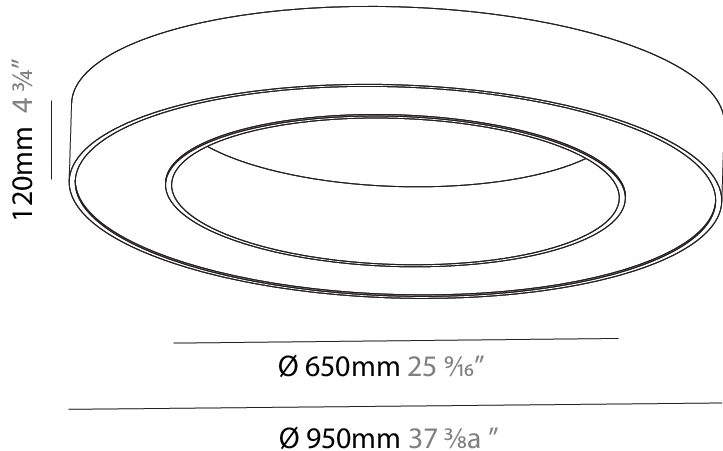

1. To build a product code in our configurator select the specify button on the base model # product page
2. To build a manual product code on this datasheet choose from the options listed below in blue font and add the suffix to the base model #

GENERAL

Series: Glorious
Subseries: Glorious 150
Partner: Prolicht
Division: Architectural
Installation: Surface
Product Type: Ceiling Surface
Mounting Location: Ceiling
Light Distribution: Direct

PHYSICAL

Shape: Round
Diameter (mm): 950
Diameter (in): 37 3/8
Height (mm): 120
Height (in): 4 3/4
Weight (kg): 8.94
Weight (lbs): 19.67
Diffuser: [PMMA - Opal / Microprism](#)
Fixture Finish: [SSR / BKV / CWI / CRY / HAB / UFT / ITA / RUA / FTG / MYG / LOD / PUS / FRO / FUP / KIA / POP / BLS / SPG / MEY / GOH / CHC / COM / ABZ / JAG / OBR / MOS / ROR](#)
Fixture Material: [PMMA / Aluminum](#)

ELECTRICAL

Lamp Type: LED (Zhaga Standard)
Input Wattage (W): 44.1
Total Output Wattage (W): 36 / 28.8 (3500K)
Dimming: [0-10V Dimming / Phase Dimming (120Vac Only)](#)
Driver Included: Yes
Driver Location: Integrated
Driver Type: Constant Current - 120 / 277Vac
Driver Class: Class 2
Input Voltage (V): 120 - 277
Constant Current (MA): 350 / 900 (3500K)

LED

Color Temperature (°K): [2700 / 3000 / 3500 / 4000](#)
Max. Delivered Lumen (lm): Max 4008
Nominal Lumen (lm): Max 6045
CRI: >90 CRI
Efficiency (%): 65
Lamp Life (hrs): 50000

OPTICAL

RATINGS AND CERTIFICATIONS

Certified By: Certified for North American Standards
IP rating: IP20