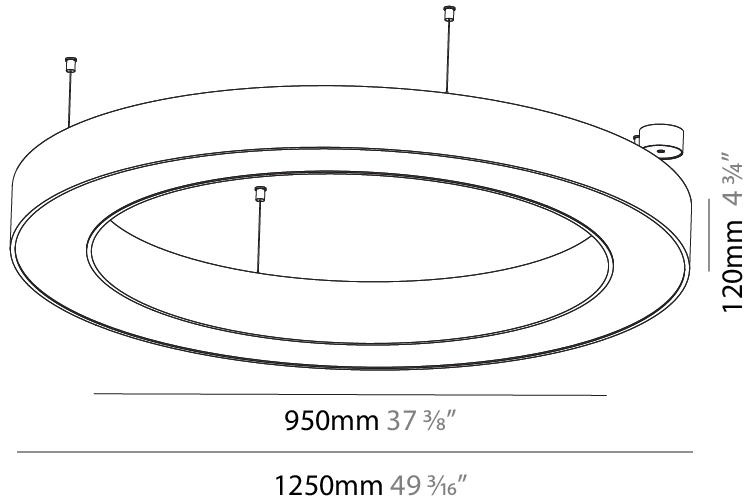

GENERAL

Series: Glorious
Subseries: Glorious 150
Partner: Prolicht
Division: Architectural
Installation: Suspension
Product Type: Pendant
Mounting Location: Ceiling
Light Distribution: Direct / Indirect

PHYSICAL

Shape: Round
Diameter (mm): 1250
Diameter (in): 49 ³/₁₆
Height (mm): 120
Height (in): 4 ³/₄
Max. Overall Height (mm): 2120
Max. Overall Height (in): 83 ⁷/₁₆
Weight (kg): 13.475
Weight (lbs): 29.70
Diffuser: [PMMA - Opal or Micro-Prism](#)
Fixture Finish: [SSR / BKV / CWI / CRY / HAB / UFT / ITA / RUA / FTG / MYG / LOD / PUS / FRO / FUP / KIA / POP / BLS / SPG / MEY / GOH / CHC / COM / ABZ / JAG / OBR / MOS / ROR](#)
Fixture Material: [PMMA / Aluminum](#)

ELECTRICAL

Lamp Type: LED (Zhaga Standard)
Input Wattage (W): 88.1
Total Output Wattage (W): 72 / 57.6 (3500K)
Dimming: [0-10V Dimming / Phase Dimming (120Vac Only)](#)
Driver Included: Yes
Driver Location: Integrated
Driver Type: Constant Current
Driver Class: Class 2
Input Voltage (V): 120 - 277
Constant Current (MA): 350 / 1200/600 (3500K)

LED

Color Temperature (°K): 2700 / 3000 / 3500 / 4000
Max. Delivered Lumen (lm): Max 8609 (5345 Dir / 3264 Ind)
Nominal Lumen (lm): Max 12090
CRI: >90 CRI
Efficiency (%): 68
Lamp Life (hrs): 50000

OPTICAL

RATINGS AND CERTIFICATIONS

Certified By: Certified for North American Standards
IP rating: IP20