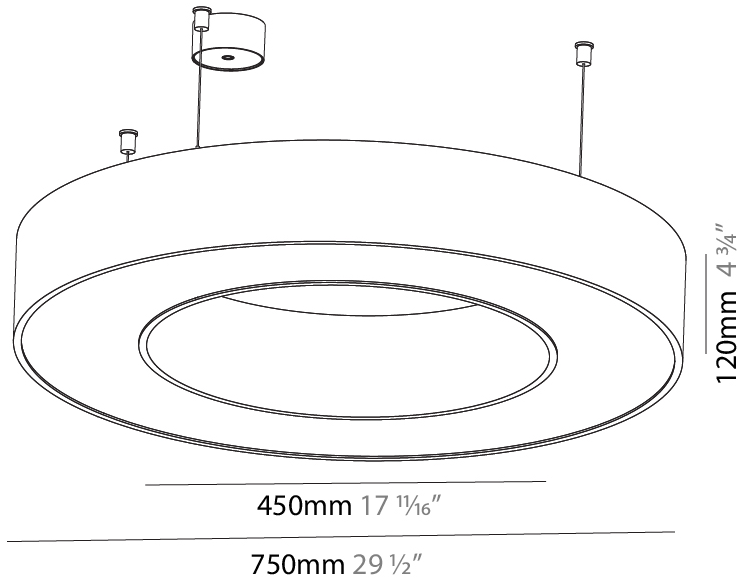

GENERAL

Series: Glorious
Subseries: Glorious 150
Partner: Prolicht
Division: Architectural
Installation: Suspension
Product Type: Pendant
Mounting Location: Ceiling
Light Distribution: Direct / Indirect

PHYSICAL

Shape: Round
Diameter (mm): 750
Diameter (in): 29 1/2
Height (mm): 120
Height (in): 4 3/4
Max. Overall Height (mm): 2120
Max. Overall Height (in): 83 7/16
Weight (kg): 7.675
Weight (lbs): 16.9
Diffuser: [PMMA - Opal or Micro-Prism](#)
Fixture Finish: [SSR / BKV / CWI / CRY / HAB / UFT / ITA / RUA / FTG / MYG / LOD / PUS / FRO / FUP / KIA / POP / BLS / SPG / MEY / GOH / CHC / COM / ABZ / JAG / OBR / MOS / ROR](#)
Fixture Material: [PMMA / Aluminum](#)

ELECTRICAL

Lamp Type: LED (Zhaga Standard)
Input Wattage (W): 44.1
Total Output Wattage (W): 40 / 32 (3500K)
Dimming: [0-10V Dimming / Phase Dimming (120Vac Only)](#)
Driver Included: Yes
Driver Location: Integrated
Driver Type: Constant Current
Driver Class: Class 2
Input Voltage (V): 120 - 277
Constant Current (MA): 350 / 600/400 (3500K)

LED

Color Temperature (°K): 2700 / 3000 / 3500 / 4000
Max. Delivered Lumen (lm): Max 4304 (2672 Dir/1632 Ind)
Nominal Lumen (lm): Max 6045
CRI: >90 CRI
Efficiency (%): 71
Lamp Life (hrs): 50000

OPTICAL

RATINGS AND CERTIFICATIONS

Certified By: Certified for North American Standards
IP rating: IP20